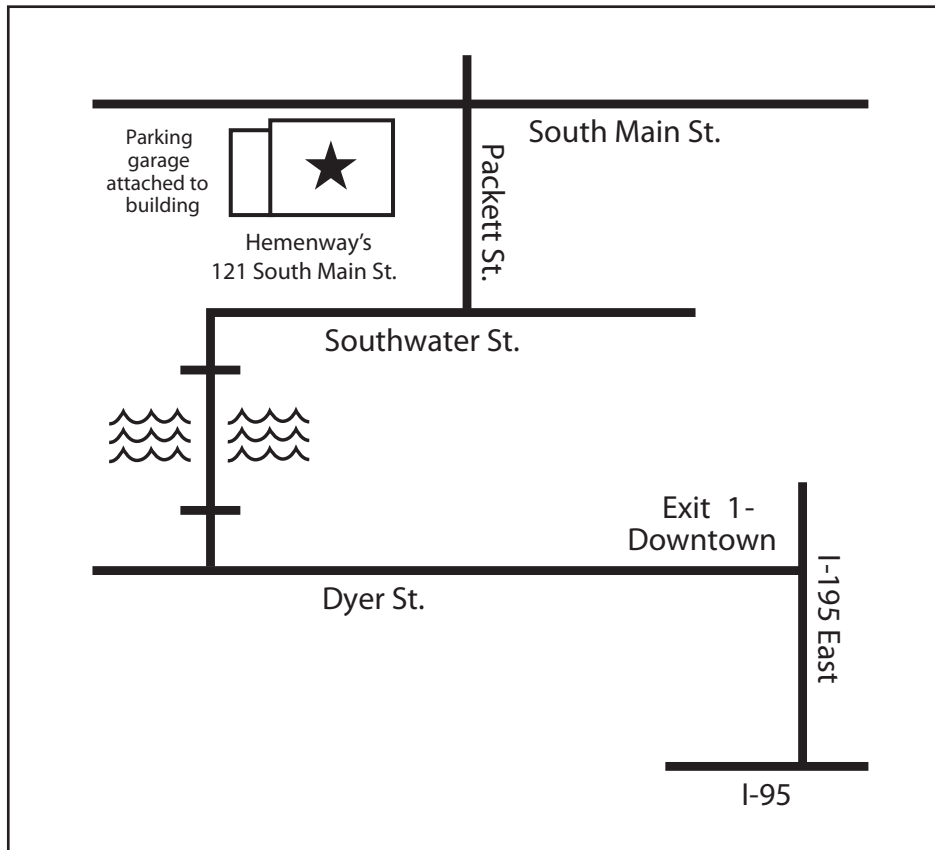

DIRECTIONS

From Warwick and Points South:

Take 95 North to exit 22A - Memorial Boulevard.

At the 5th light, turn left.

Proceed over Crawford Street Bridge which turns into South Water Street.

Take first left onto Packett Street.

Take first left onto Packett Street.

Take next left onto South Main Street.

Our parking garage is located on the left.

From Fall River:

Take 195 West to the South Main Street exit #2.

Travel down South Main Street approximately half a mile.

Our parking garage is located on the left.

Walking directions From the RI Convention Center/Westin Hotel:

Walk out the North Entrance of the building and turn left onto Francis Street.

Make an immediate right onto Memorial Boulevard.

Follow until you get to the 5th traffic light and take a left over the bridge onto Crawford Street.

Crawford will turn into South Water Street.

Hemenway's is located in the tall office building straight ahead once you walk over the bridge. Walk through the park to the front of the building.