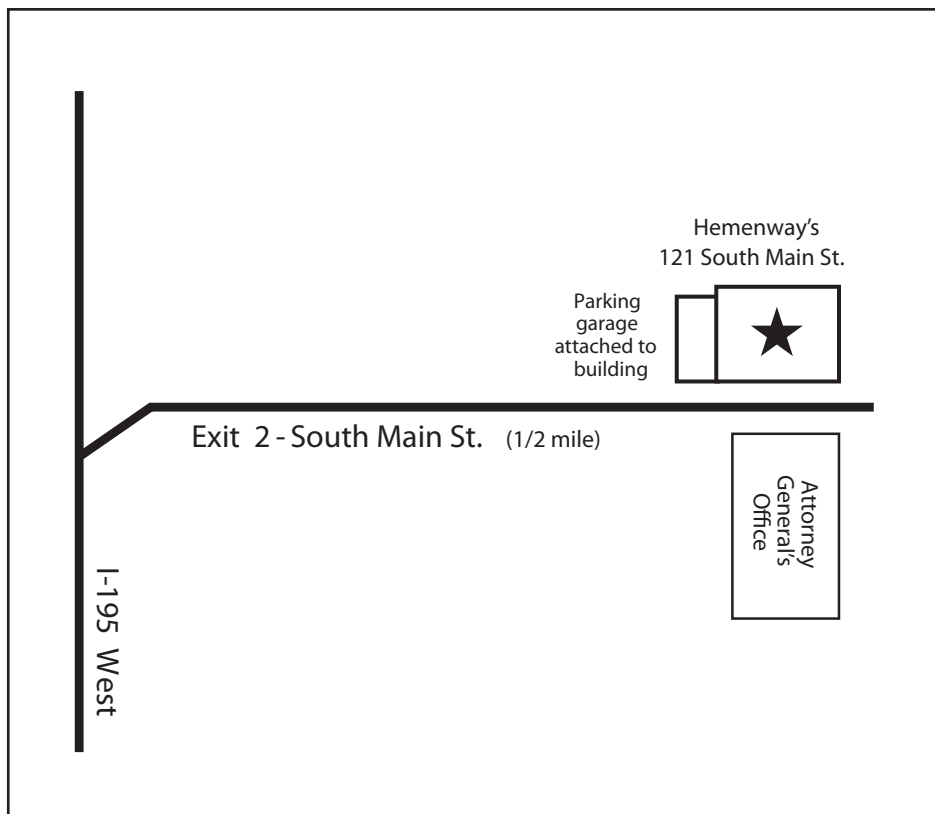

DIRECTIONS

From Warwick and Points South:

Take 95 North to exit 22A - Memorial Boulevard.

At the 5th light, turn left.

Proceed over Crawford Street Bridge which turns into South Water Street.

Take first left onto Packett Street.

Take first left onto Packett Street.

Take next left onto South Main Street.

Our parking garage is located on the left.

From Fall River:

Take 195 West to the South Main Street exit #2.

Travel down South Main Street approximately half a mile.

Follow until you get to the 5th traffic light and take a left over the bridge onto Crawford Street.

Crawford will turn into South Water Street.

Hemenway's is located in the tall office building straight ahead once you walk over the bridge. Walk through the park to the front of the building.

From I-95

From I-195 West